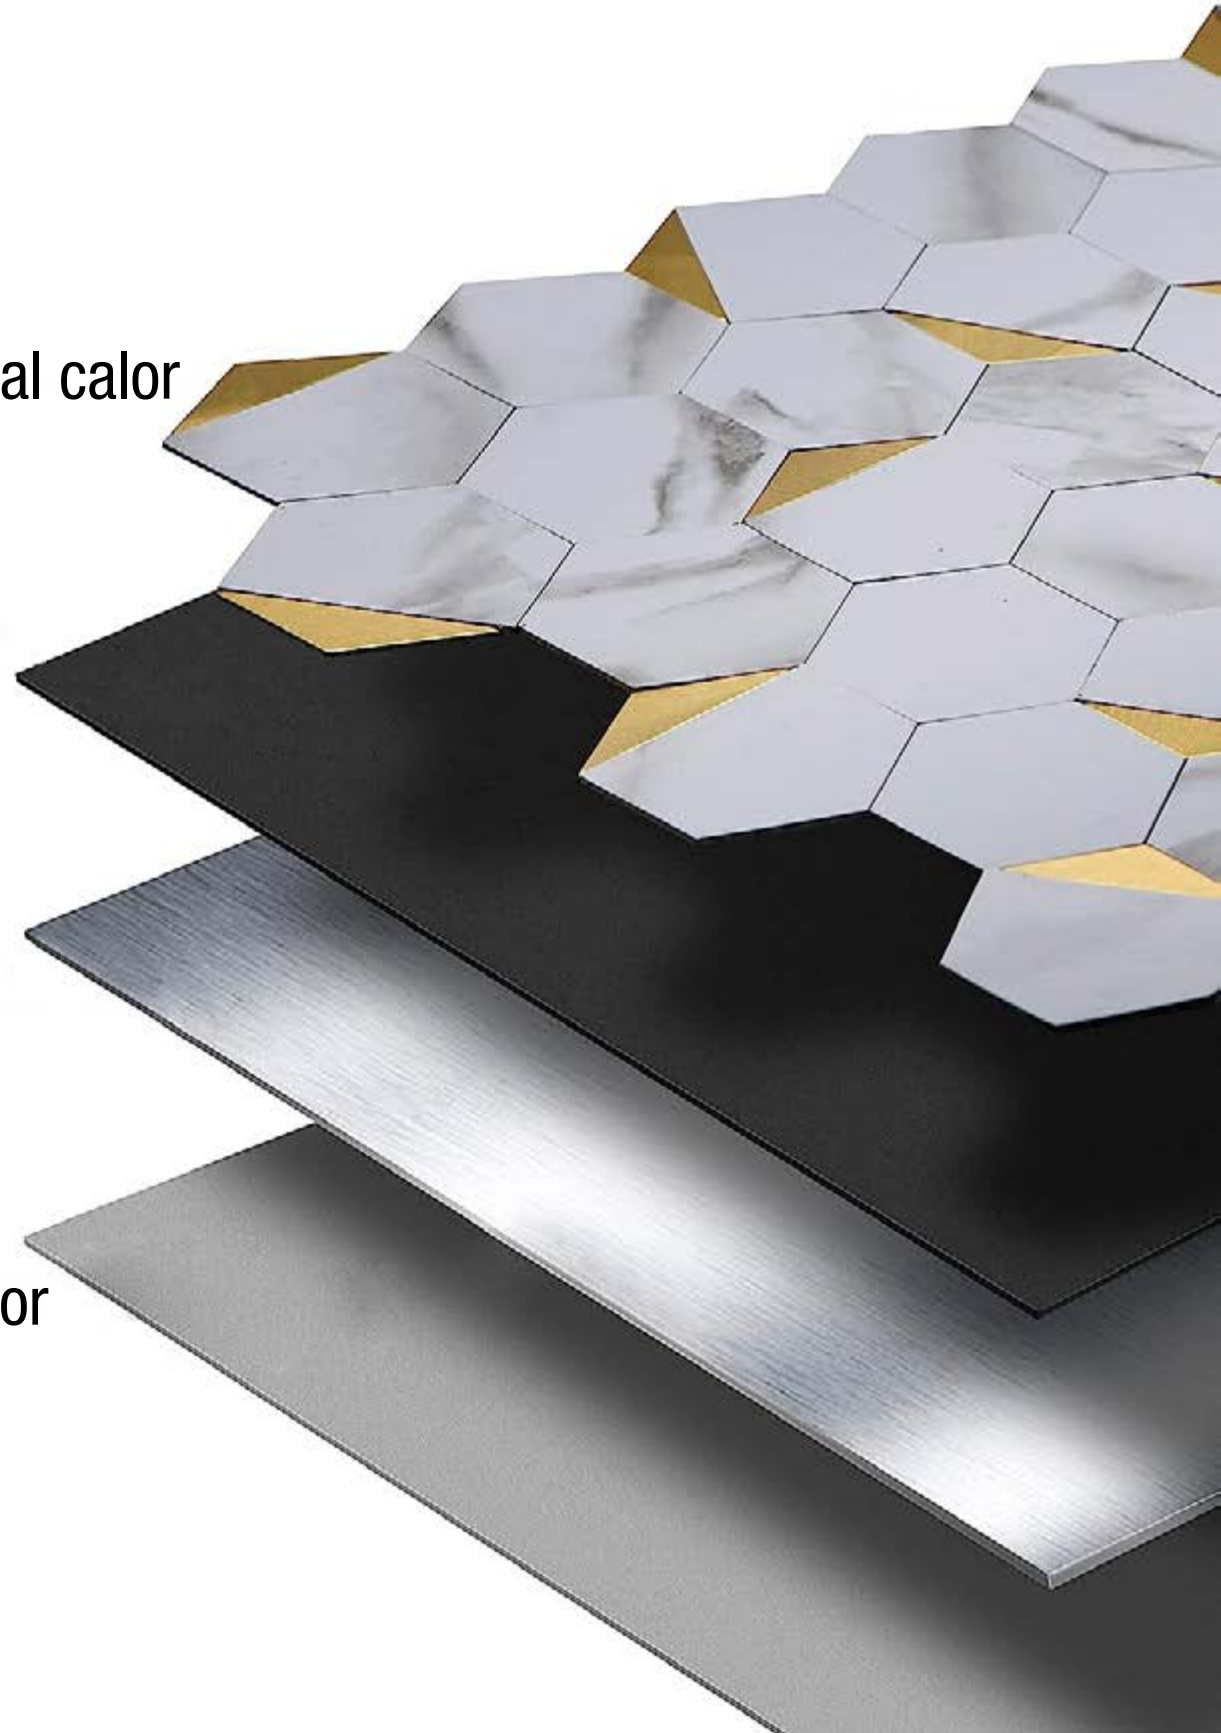

The background features a repeating pattern of teal-colored hexagons. Each hexagon is divided into several triangular segments by thin white lines that radiate from its center to its vertices, creating a starburst or sunburst effect. The hexagons are arranged in a staggered grid.

# VENTAJAS

Resistente al calor

Suave al tacto

Color siempre vivo

Solo desprende y pega

Fácil de limpiar

Resistente a golpes

Alta durabilidad

Resistente al agua

# COMPOSICIÓN

Capa decorativa resistente al calor

Núcleo compuesto rígido

Lámina inferior de aluminio

Capa autoadherible posterior